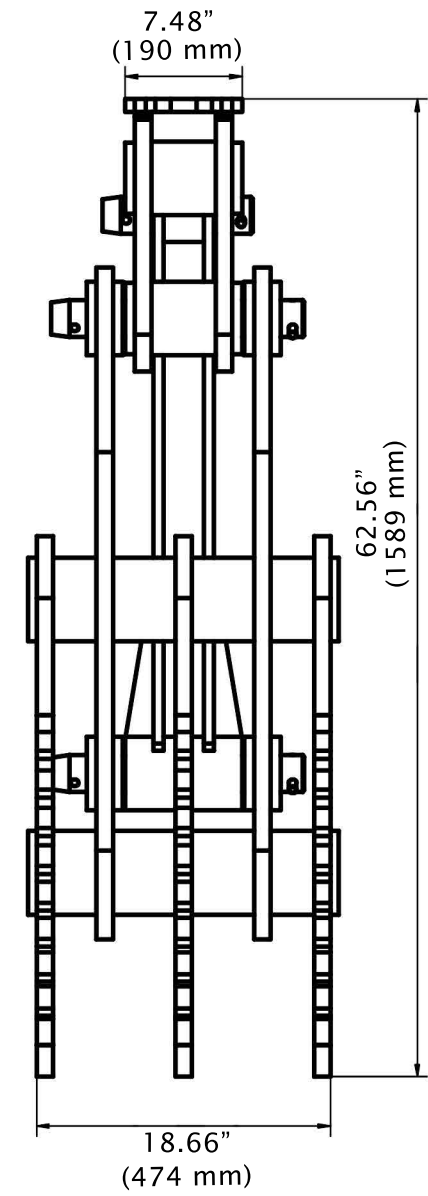

300 Series

Model: 300 Series

Weight: 1,207 lbs